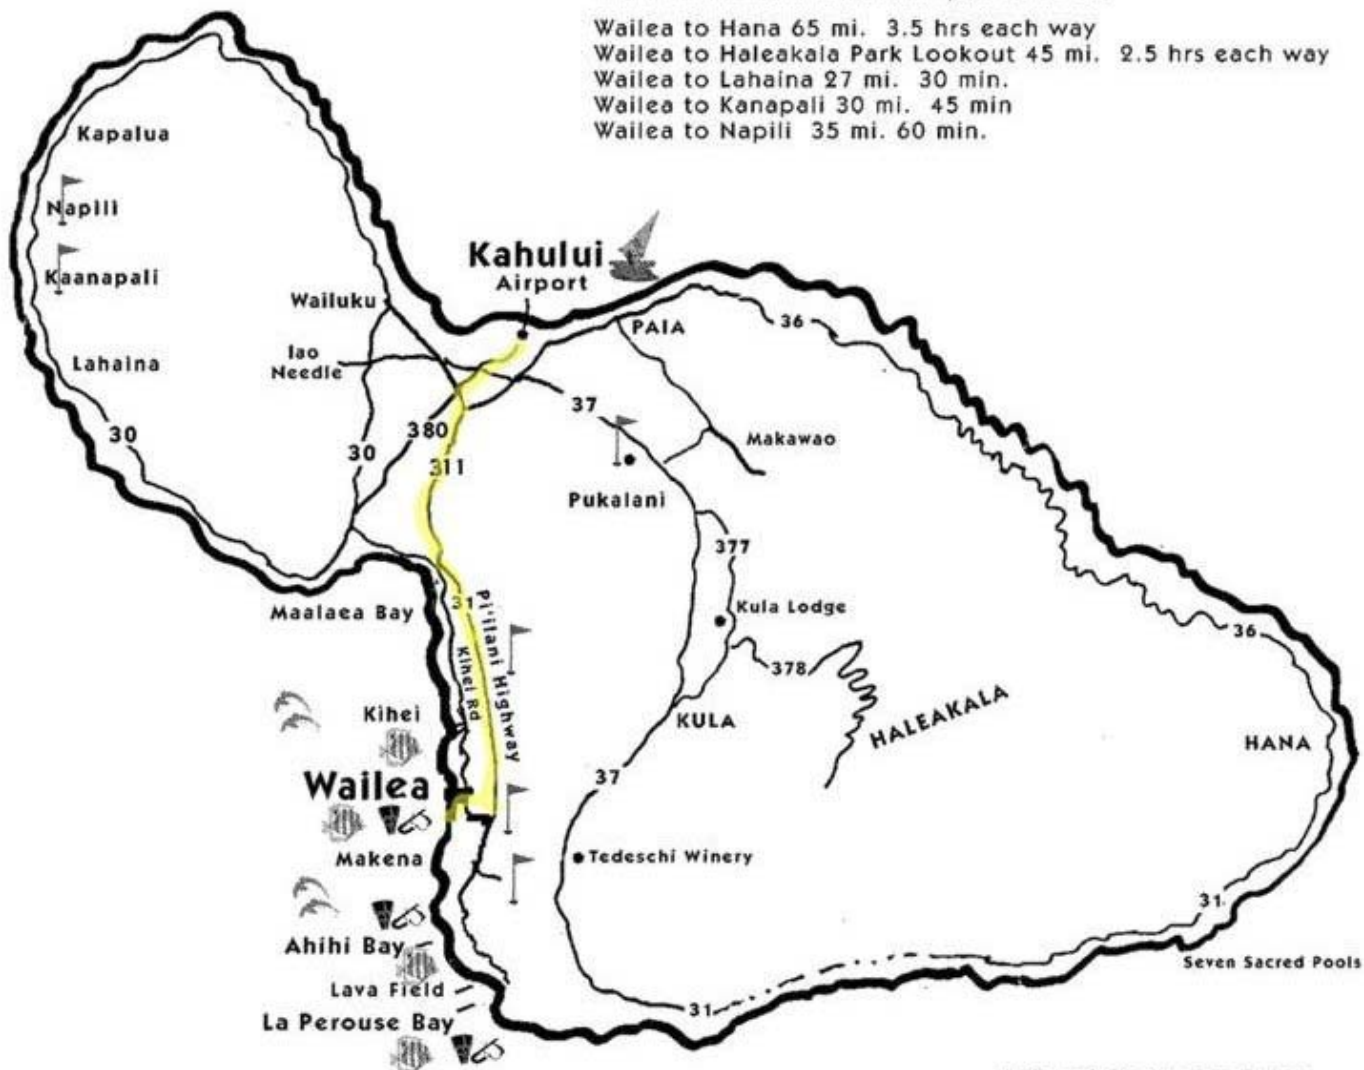

# ISLAND OF MAUI

## Mileage & Approximate Driving Time

It is 17 miles from Kahului Airport to Wailea

Wailea to Hana 65 mi. 3.5 hrs each way

Wailea to Haleakala Park Lookout 45 mi. 2.5 hrs each way

Wailea to Lahaina 27 mi. 30 min.

Wailea to Kanapali 30 mi. 45 min

Wailea to Napili 35 mi. 60 min.